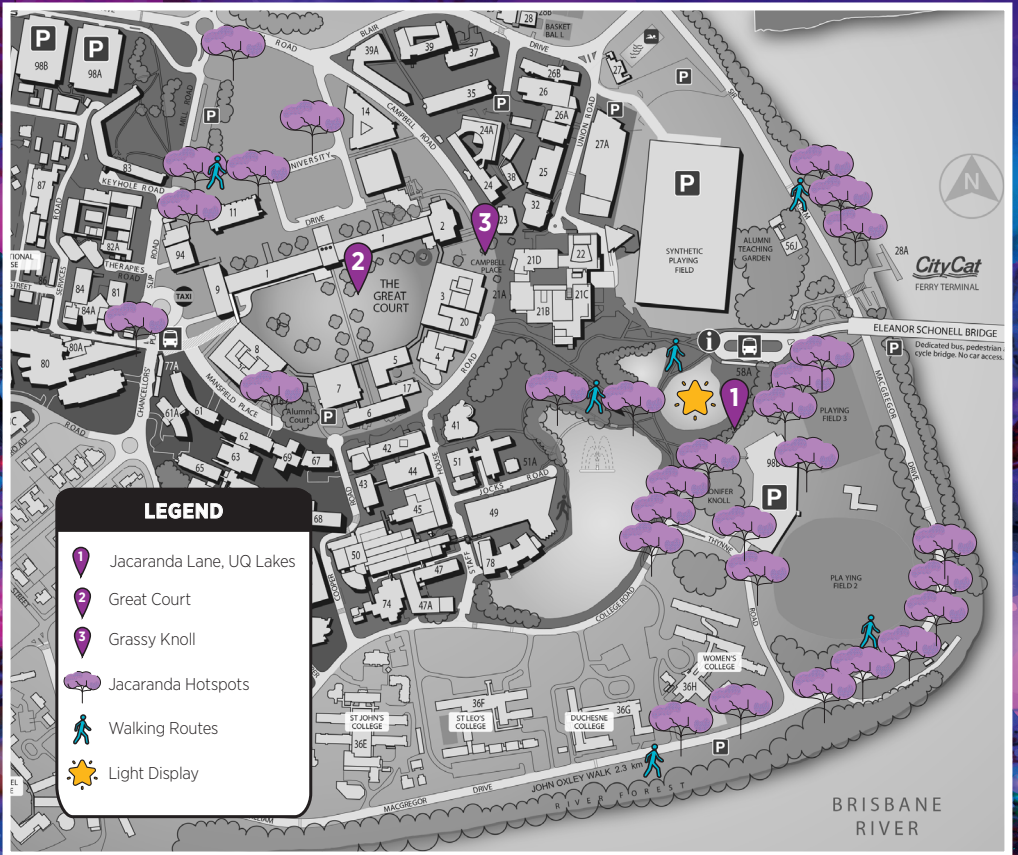

# BLOOM

## FESTIVAL

### Key jacaranda locations

**LEGEND**

- Jacaranda Lane, UQ Lakes
- Great Court
- Grassy Knoll
- Jacaranda Hotspots
- Walking Routes
- Light Display

[life.uq.edu.au/uqbloom](http://life.uq.edu.au/uqbloom)